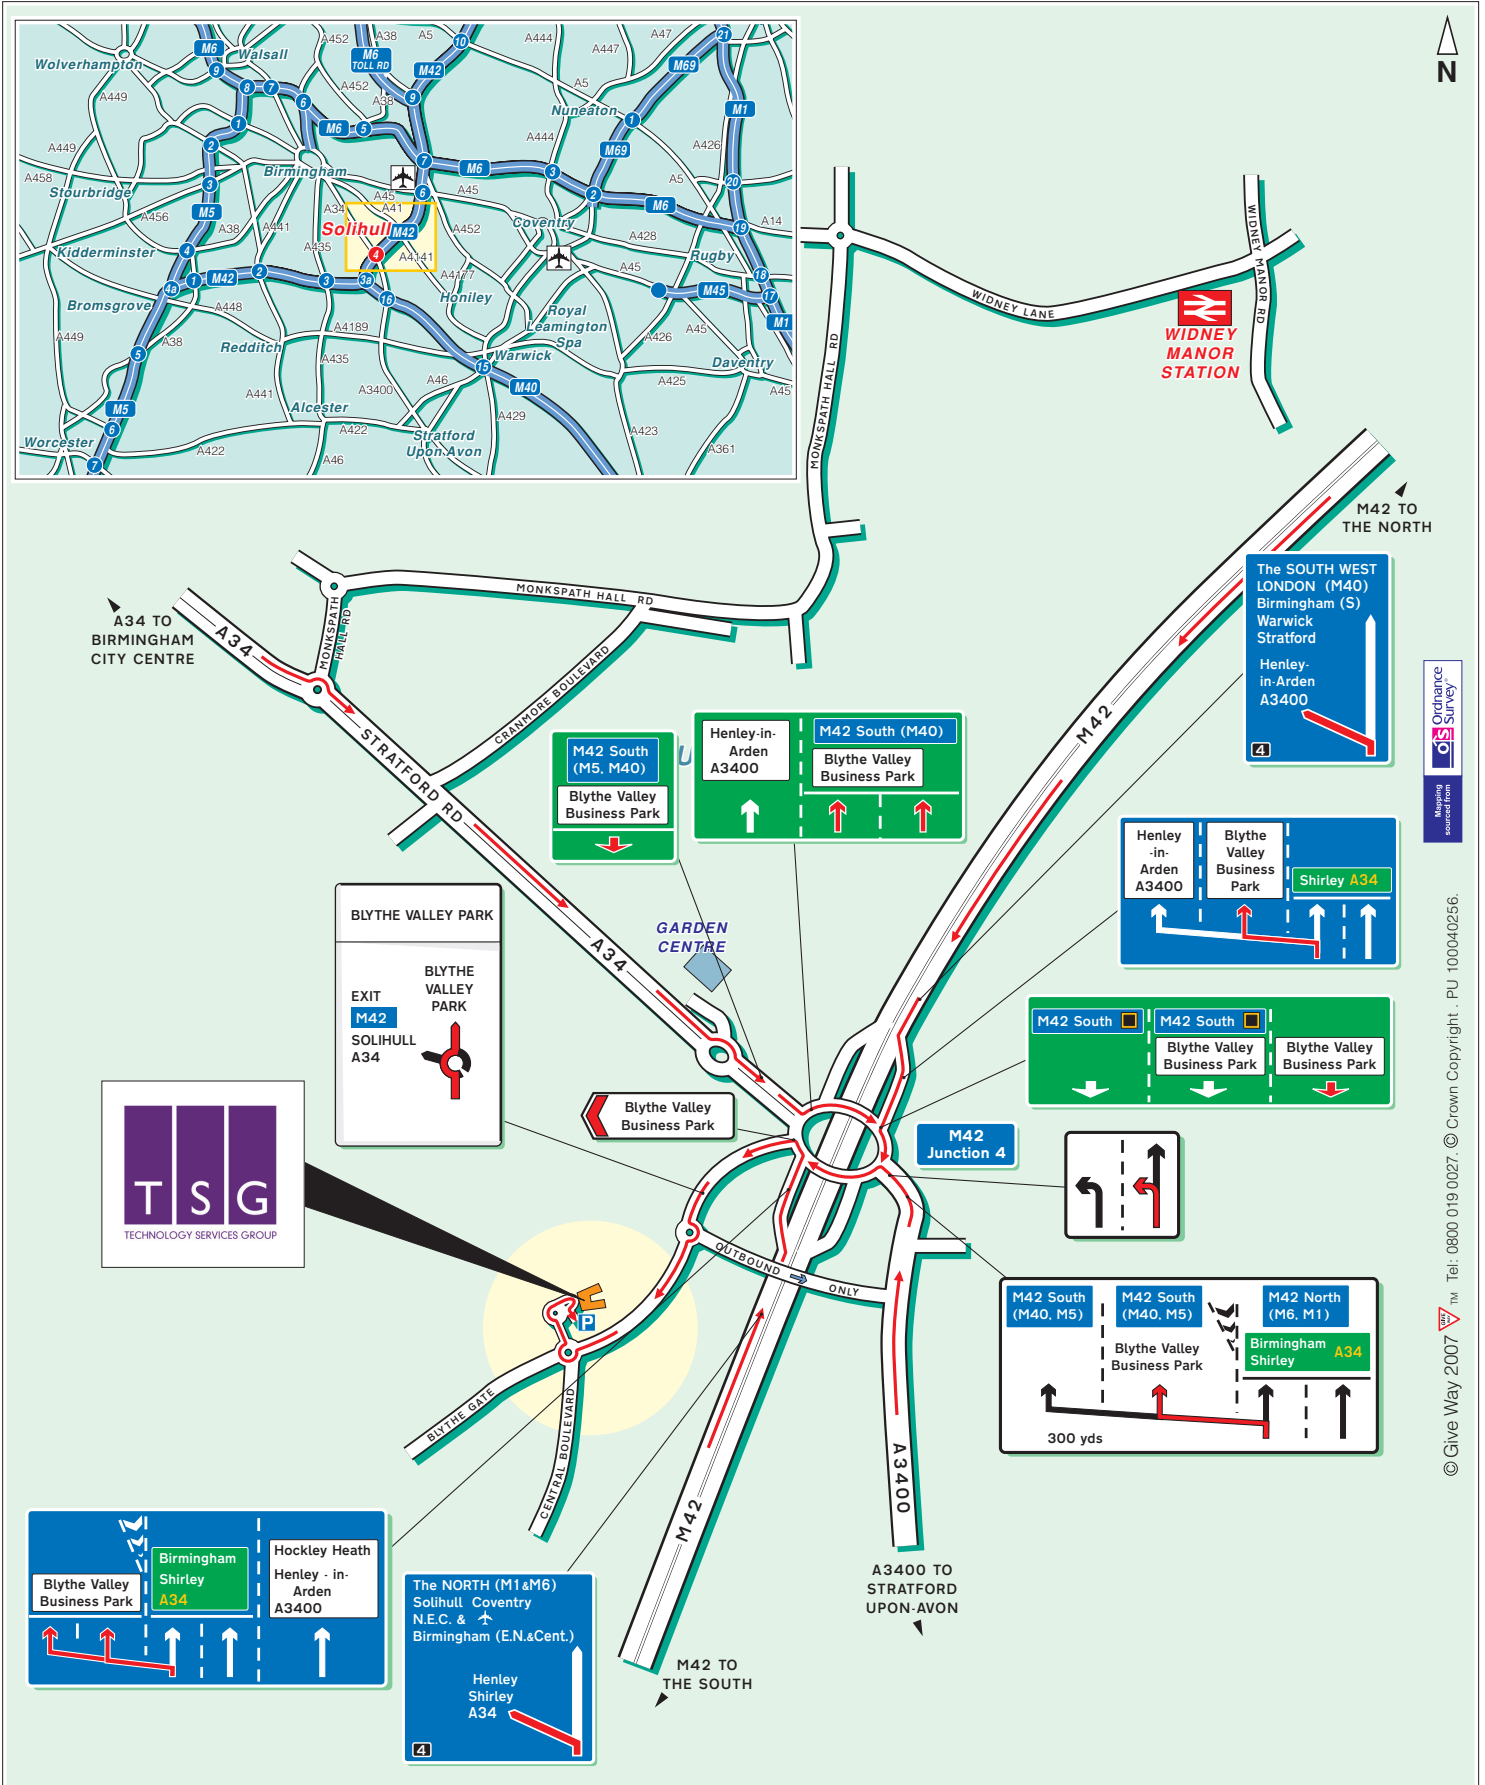

TSG Birmingham
 Technology Services Group
 The Oracle Building
 Blythe Valley Park, Solihull
 West Midlands B90 8AD

Tel: +44 (0)845 15 50 188
 Fax: +44 (0)845 15 50 189

Public Transport

By Rail, Birmingham International Station.
 Approximately 10 minutes taxi ride away.
 By Rail, Widney Manor Station.
 Approximately 5 minutes taxi ride away.
 For information on train operators and times phone
 National Rail Enquiries on 0845 7484950.

By Air, Birmingham International Airport.
 Approximately 10 minutes drive away.

Mapping sourced from OS Ordnance Survey

© Give Way 2007 Tel: 0800 019 0027. © Crown Copyright. PU 100040256.