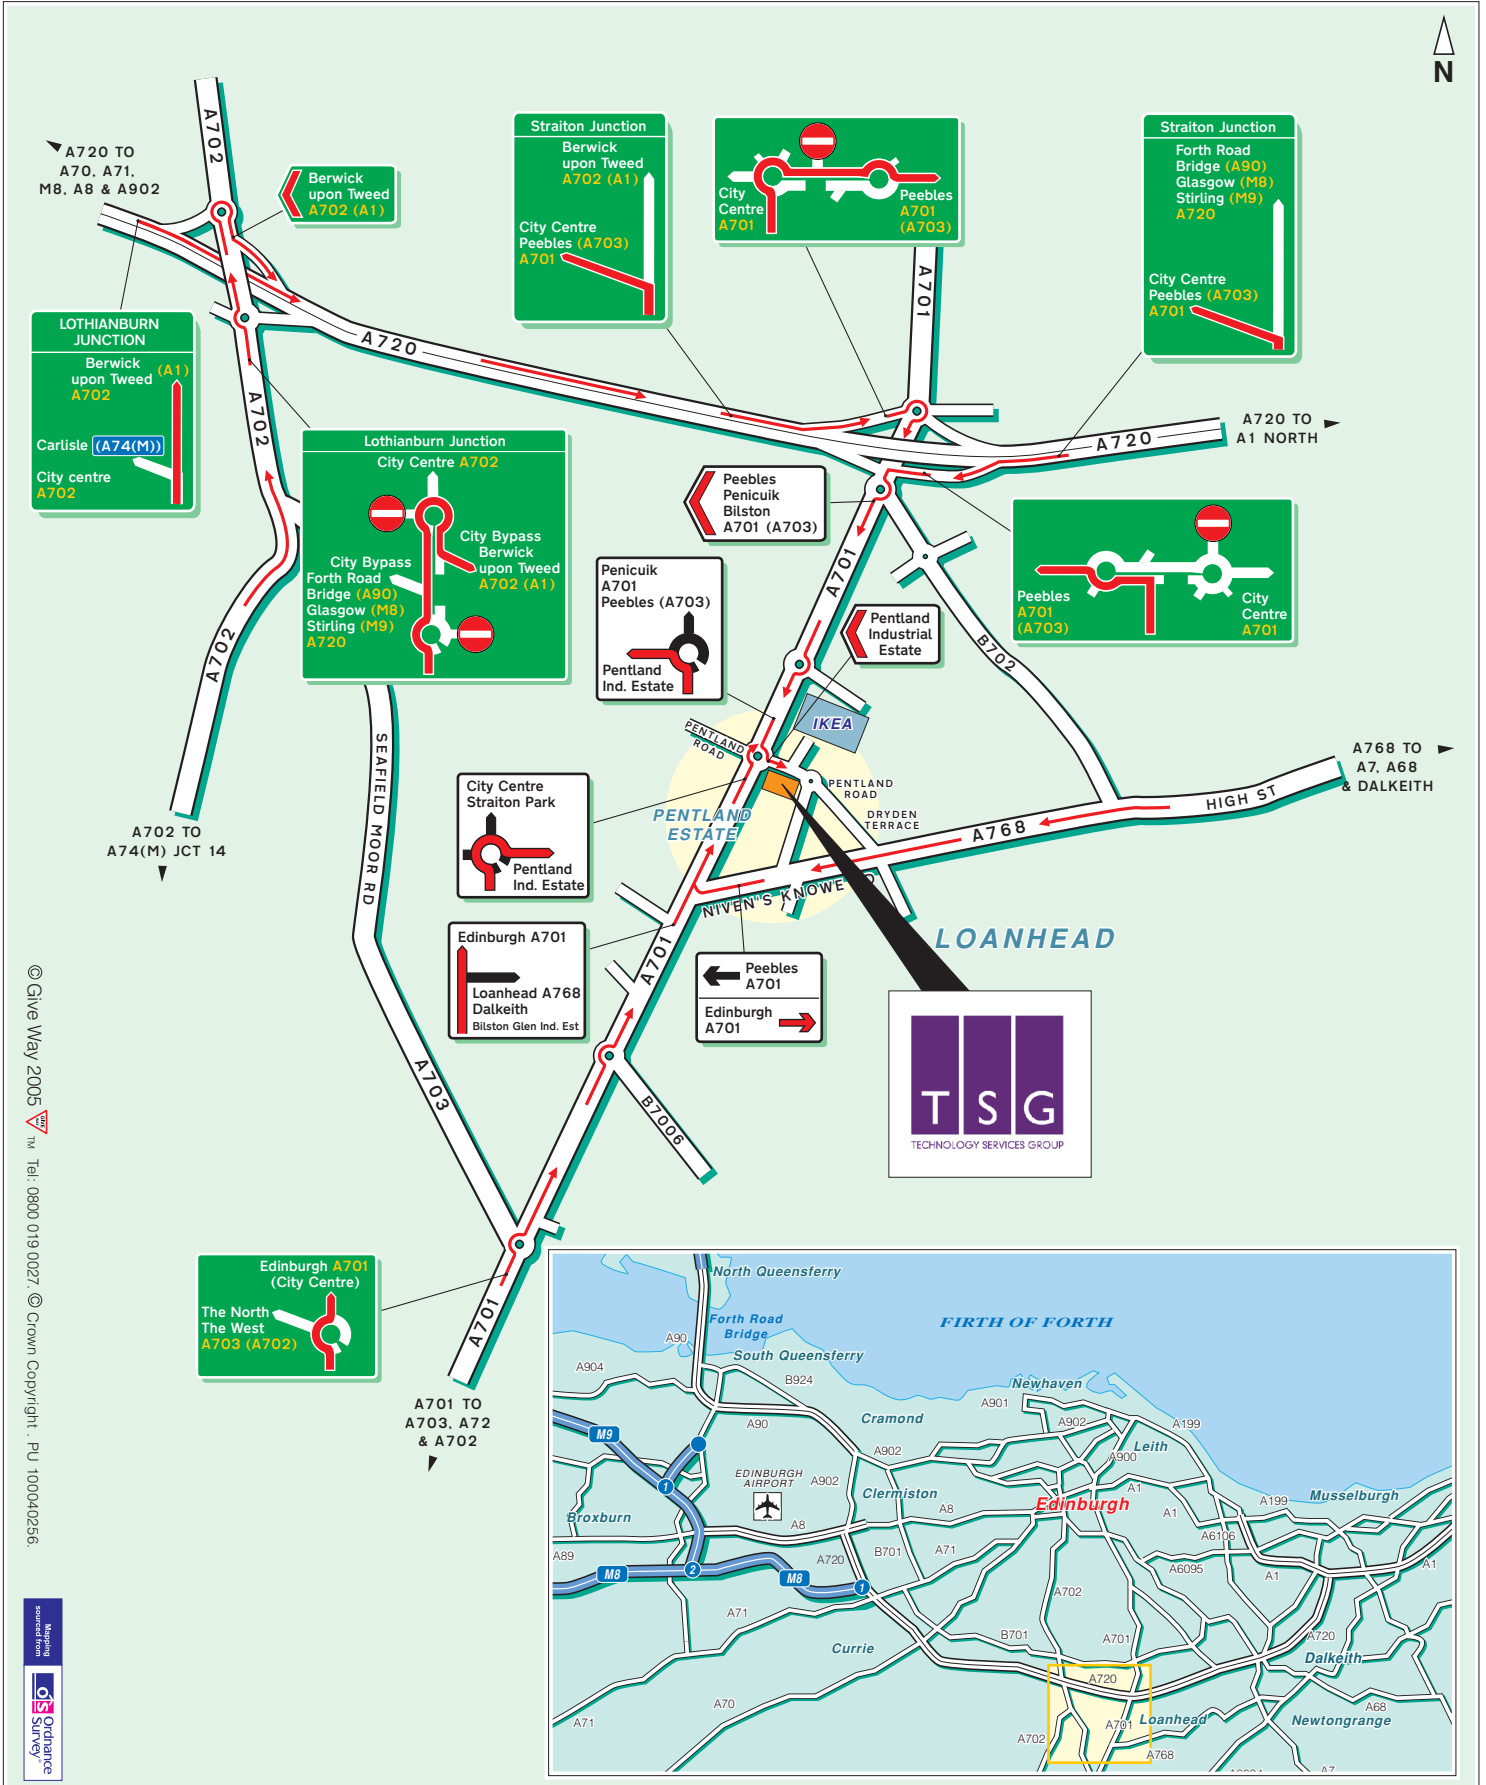

TSG Edinburgh

Pentland Estate
 Straiton
 Edinburgh
 EH20 9QW

Tel: +44 (0)131 448 2400
 Fax: +44 (0)131 448 0064

Public Transport

By Rail, Edinburgh Station.
 Approximately 20 minutes taxi ride away.
 For information on train operators and times phone
 National Rail Enquiries on 0845 7484950.

By Air, Edinburgh Airport.
 Approximately 20 minutes drive away.

© Give Way 2005
 Tel: 0800 019 0027
 © Crown Copyright. PU 100040256.